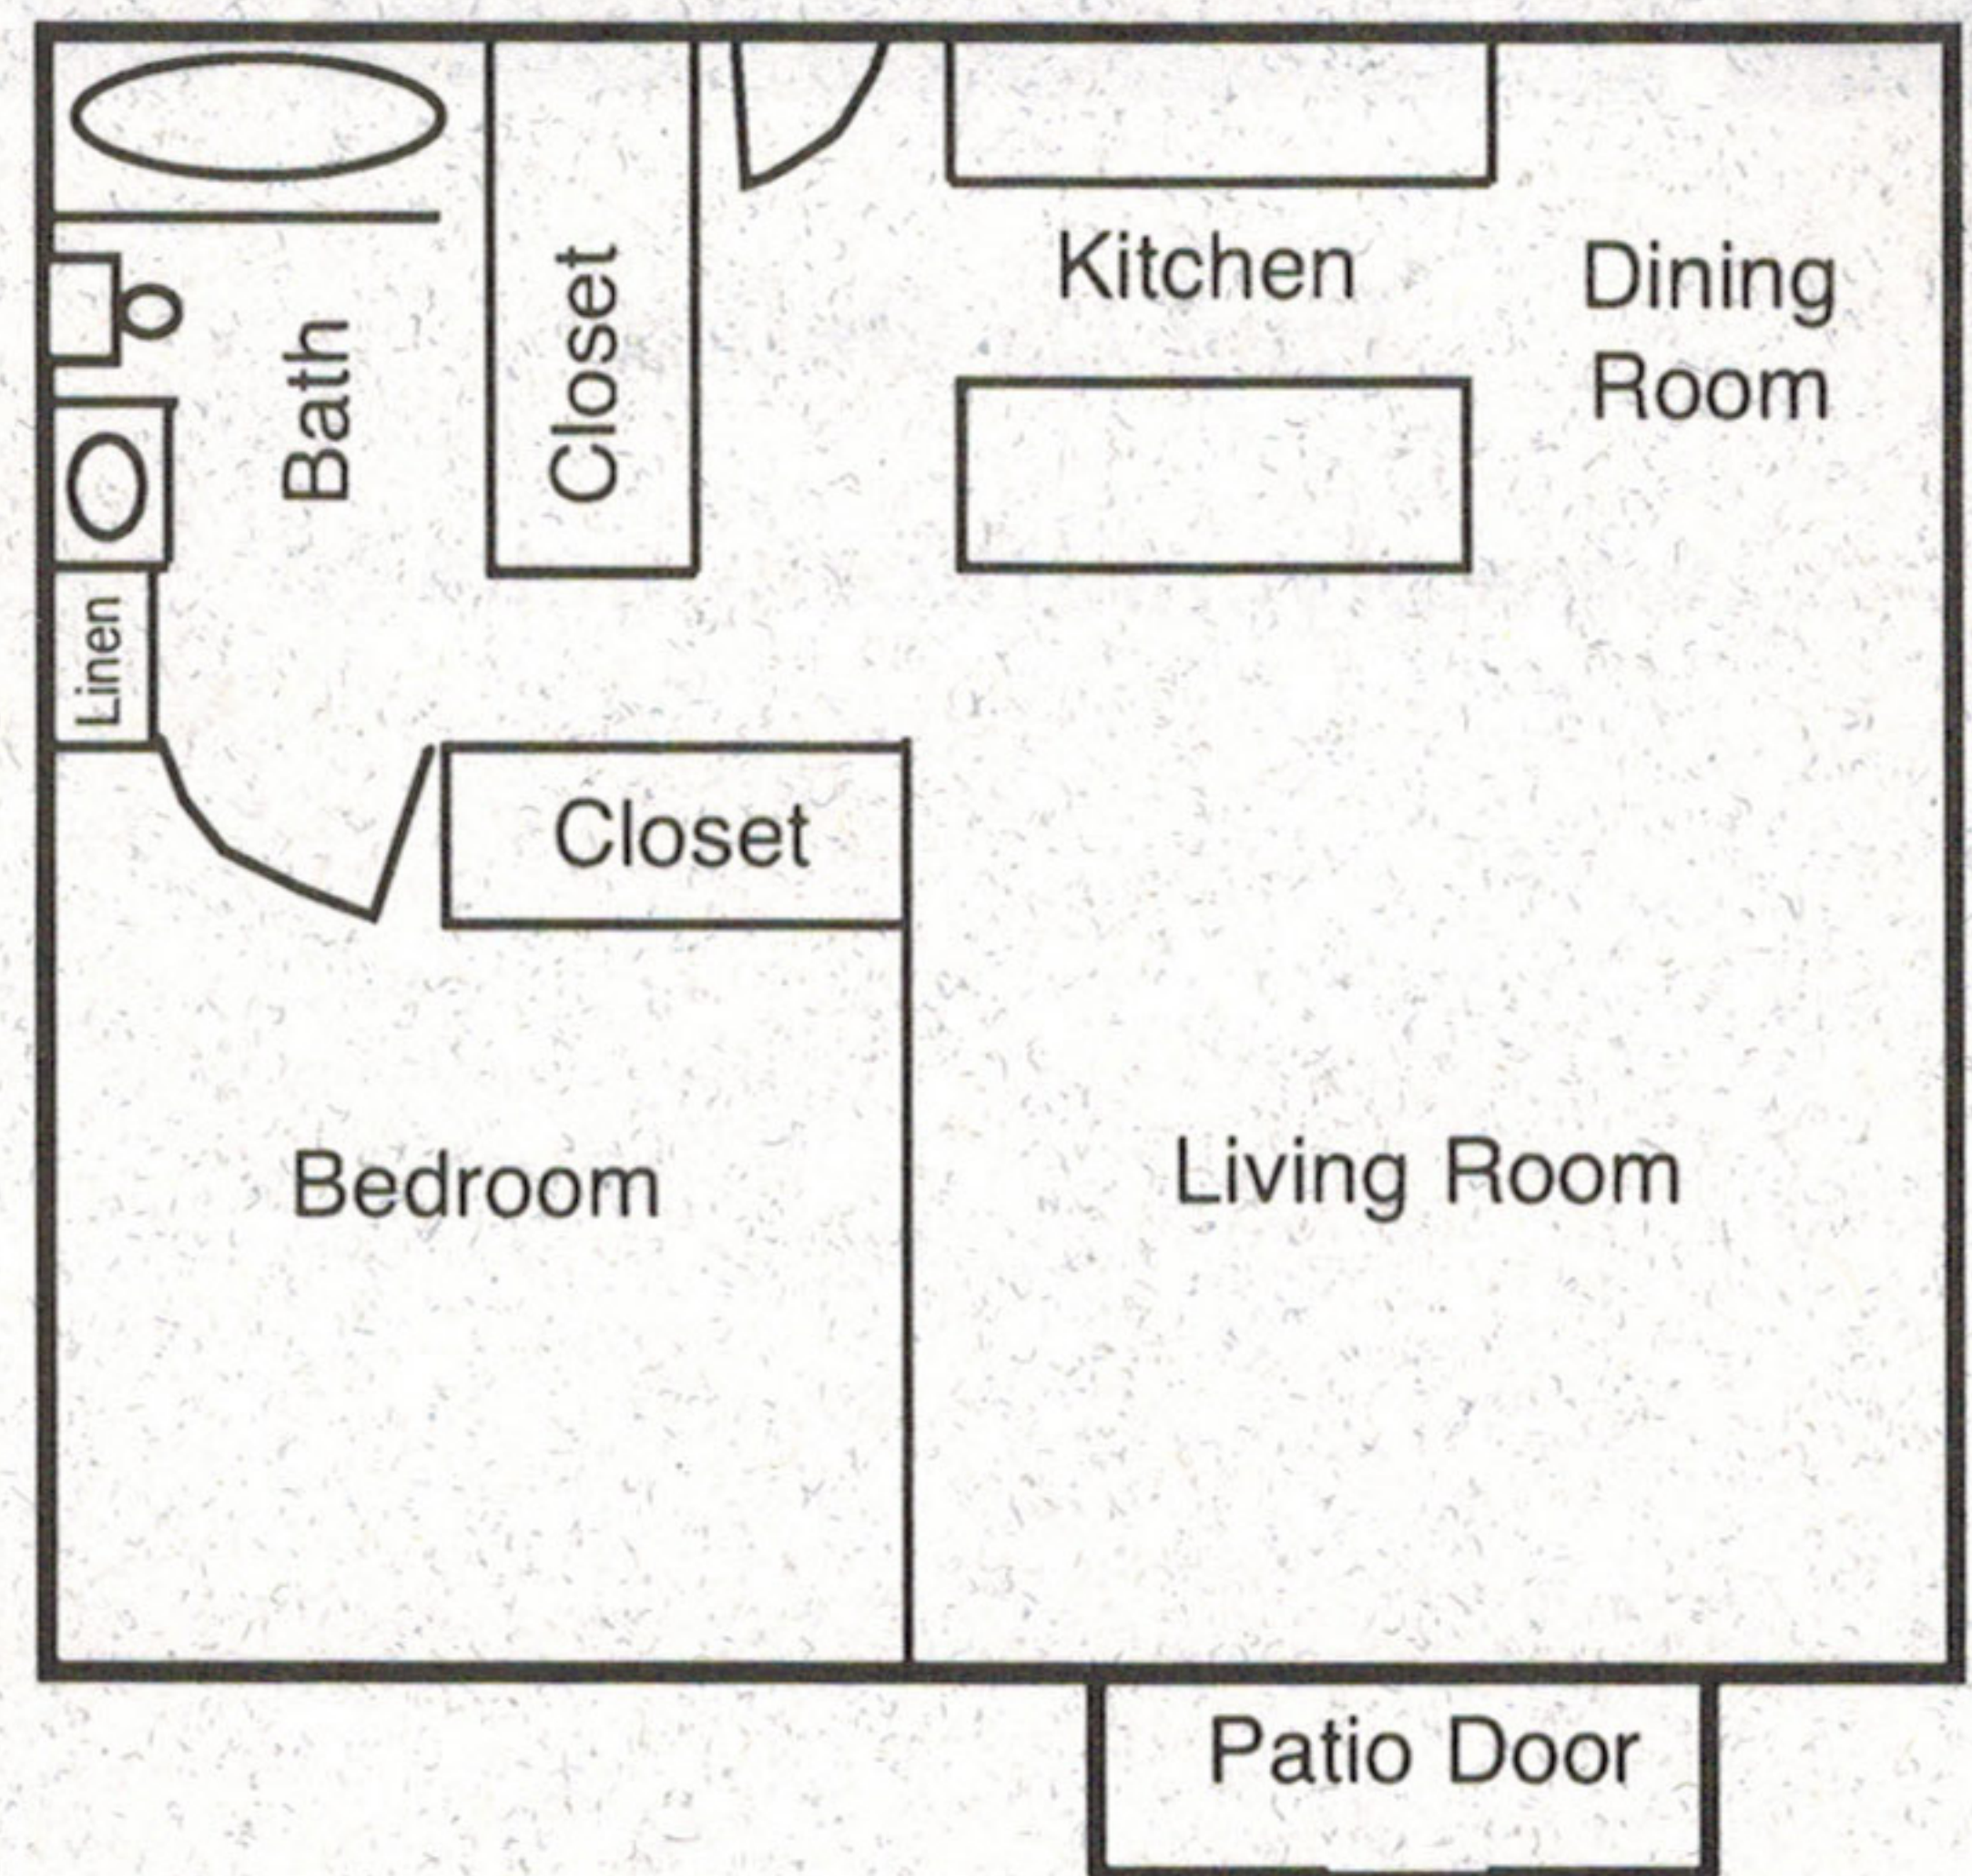

763-546-4949

Floor Plans & Amenities

2 Bedroom
1,034 sq. ft.

Apartments include:
 Sauna
 Heat Paid
 Cable Ready
 Dishwasher
 Air Conditioning
 One Garage Stall
 Indoor Swimming Pool
 Laundry Facilities

2 Bedroom Deluxe
1,227 sq. ft.

Apartments include:
 Sauna
 Heat Paid
 Cable Ready
 Dishwasher
 Air Conditioning
 One Garage Stall
 Indoor Swimming Pool
 Laundry Facilities

Studio
583 sq. ft.

- Apartments include:
- Sauna
 - Heat Paid
 - Cable Ready
 - Air Conditioning
 - Indoor Swimming Pool
 - Laundry Facilities

1 Bedroom
850 sq. ft.

- Apartments include:
- Sauna
 - Heat Paid
 - Cable Ready
 - Dishwasher
 - Air Conditioning
 - One Garage Stall
 - Indoor Swimming Pool
 - Laundry Facilities