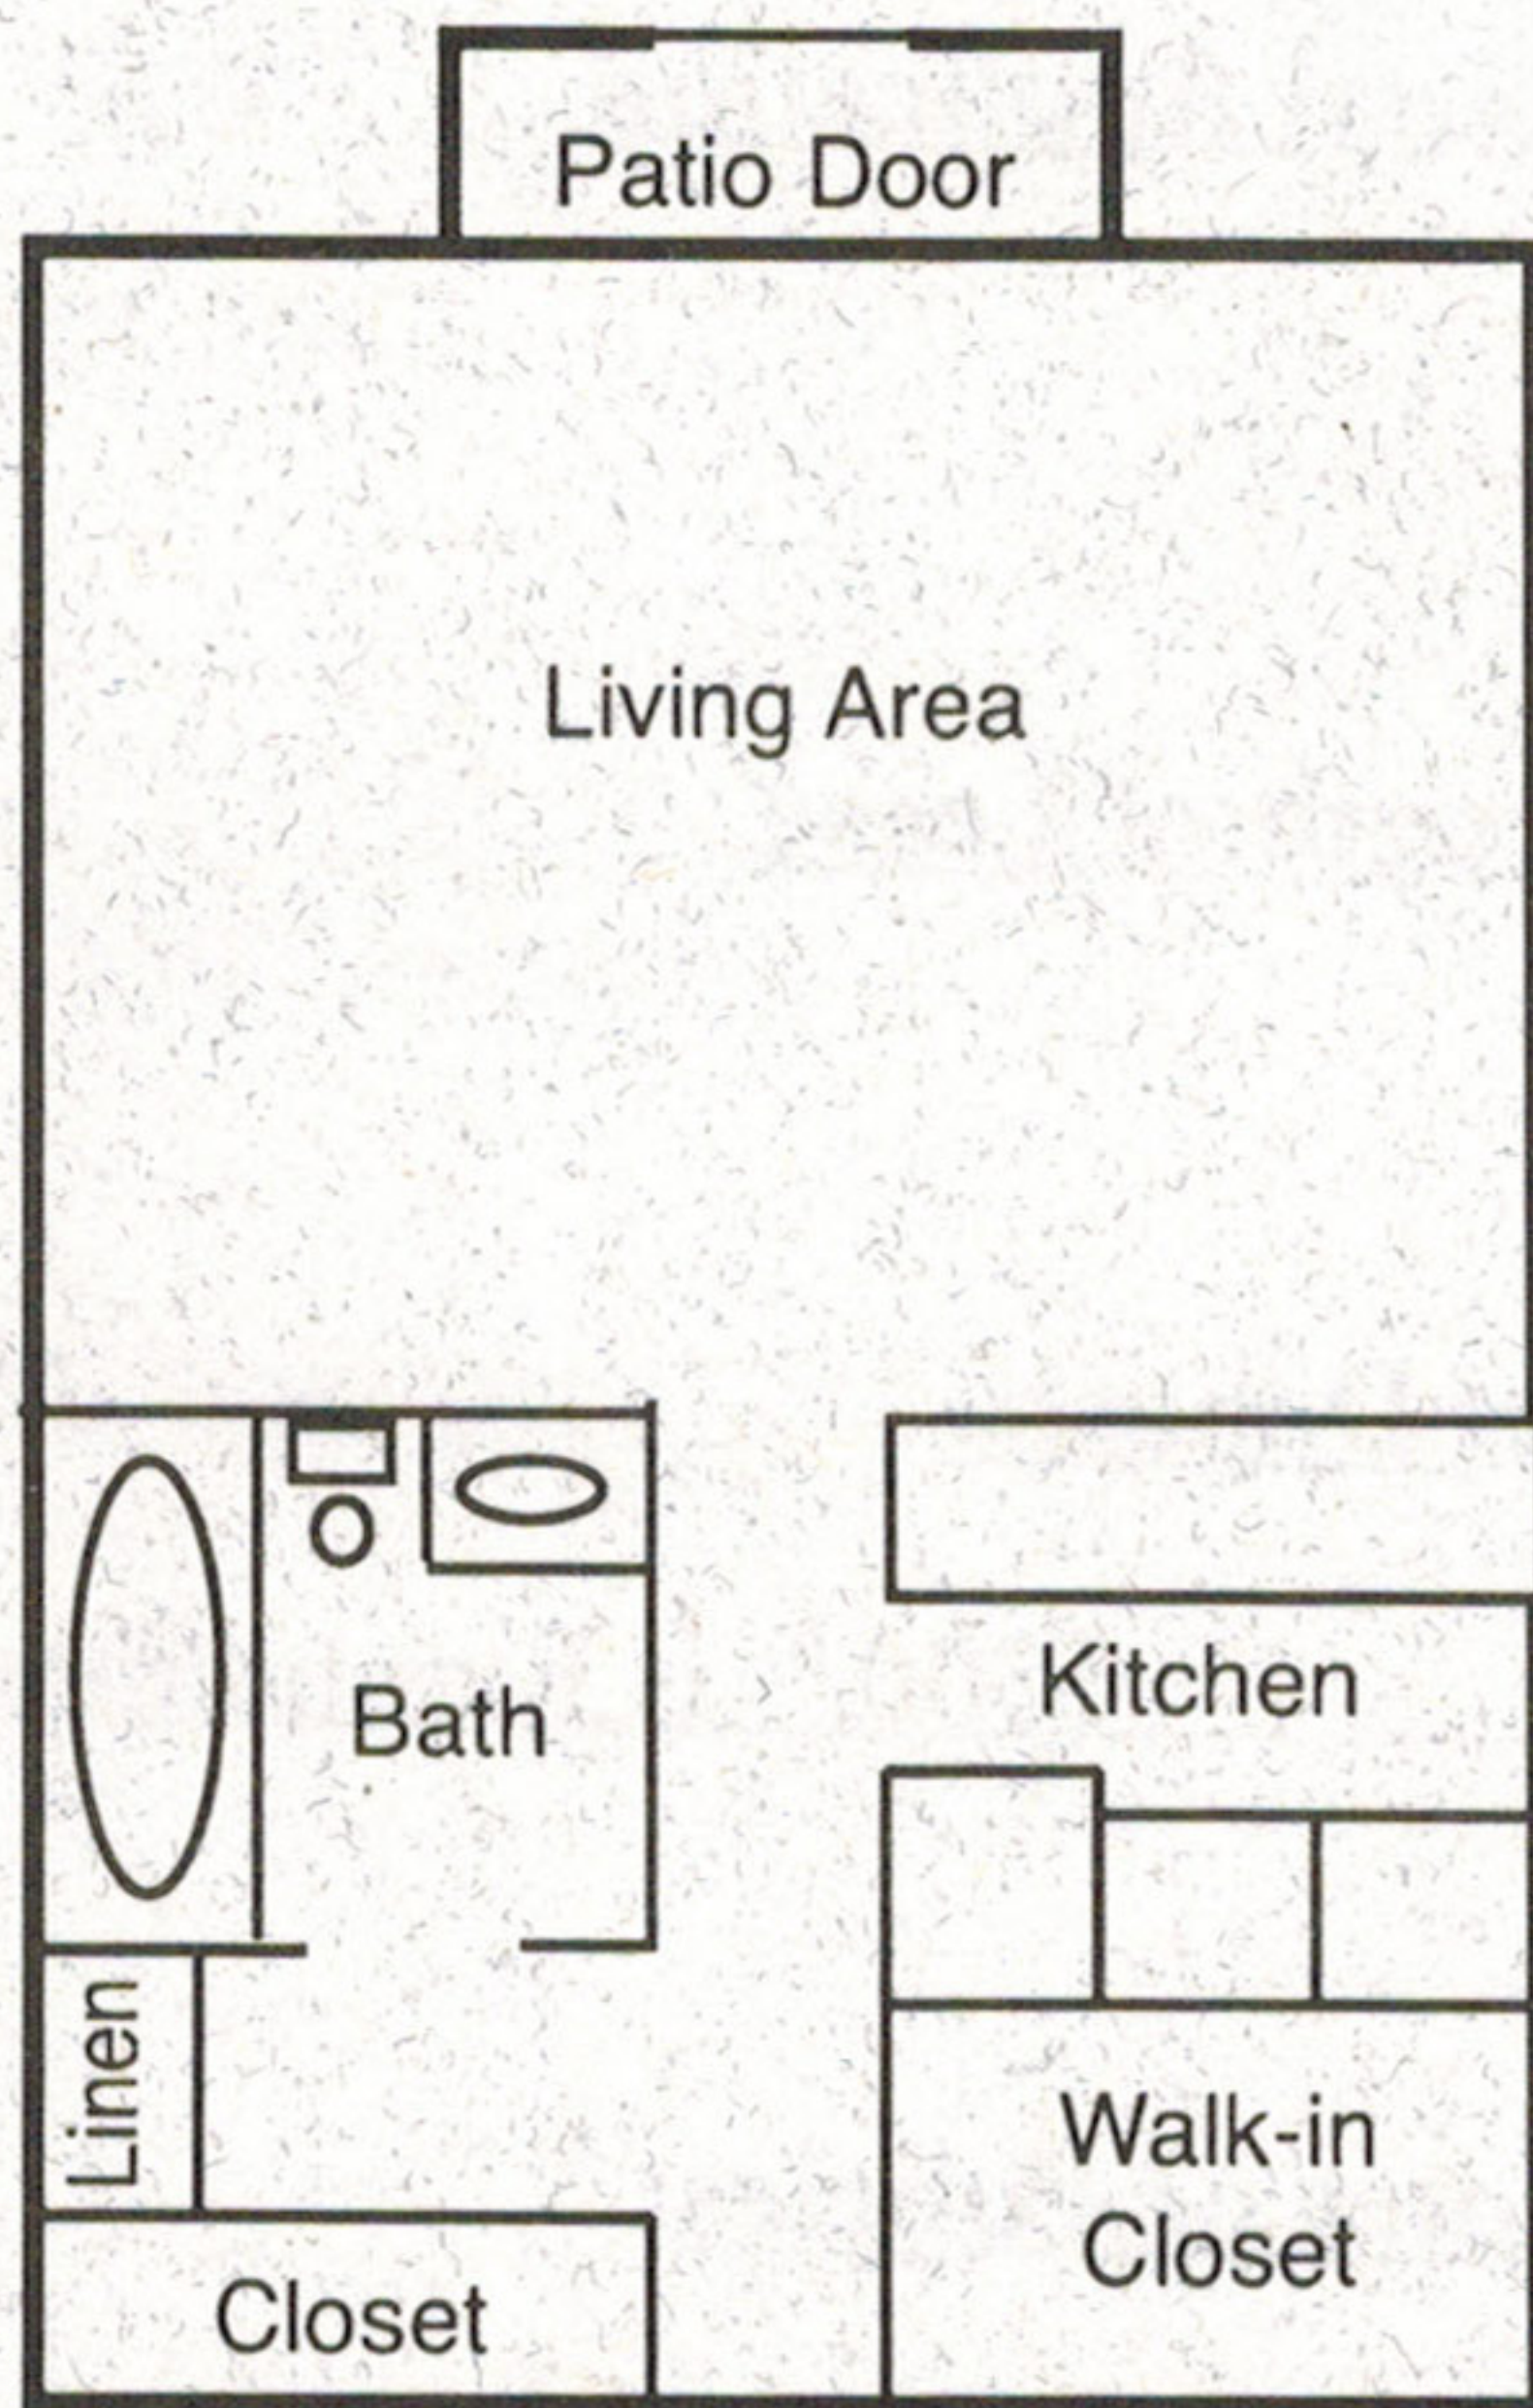

763-546-4949

Floor Plans & Amenities

2 Bedroom
1,034 sq. ft.

Apartments include:
 Sauna
 Heat Paid
 Cable Ready
 Dishwasher
 Air Conditioning
 One Garage Stall
 Indoor Swimming Pool
 Laundry Facilities

2 Bedroom Deluxe
1,227 sq. ft.

Apartments include:
 Sauna
 Heat Paid
 Cable Ready
 Dishwasher
 Air Conditioning
 One Garage Stall
 Indoor Swimming Pool
 Laundry Facilities

Studio
583 sq. ft.

- Apartments include:
- Sauna
 - Heat Paid
 - Cable Ready
 - Air Conditioning
 - Indoor Swimming Pool
 - Laundry Facilities

1 Bedroom
850 sq. ft.

- Apartments include:
- Sauna
 - Heat Paid
 - Cable Ready
 - Dishwasher
 - Air Conditioning
 - One Garage Stall
 - Indoor Swimming Pool
 - Laundry Facilities