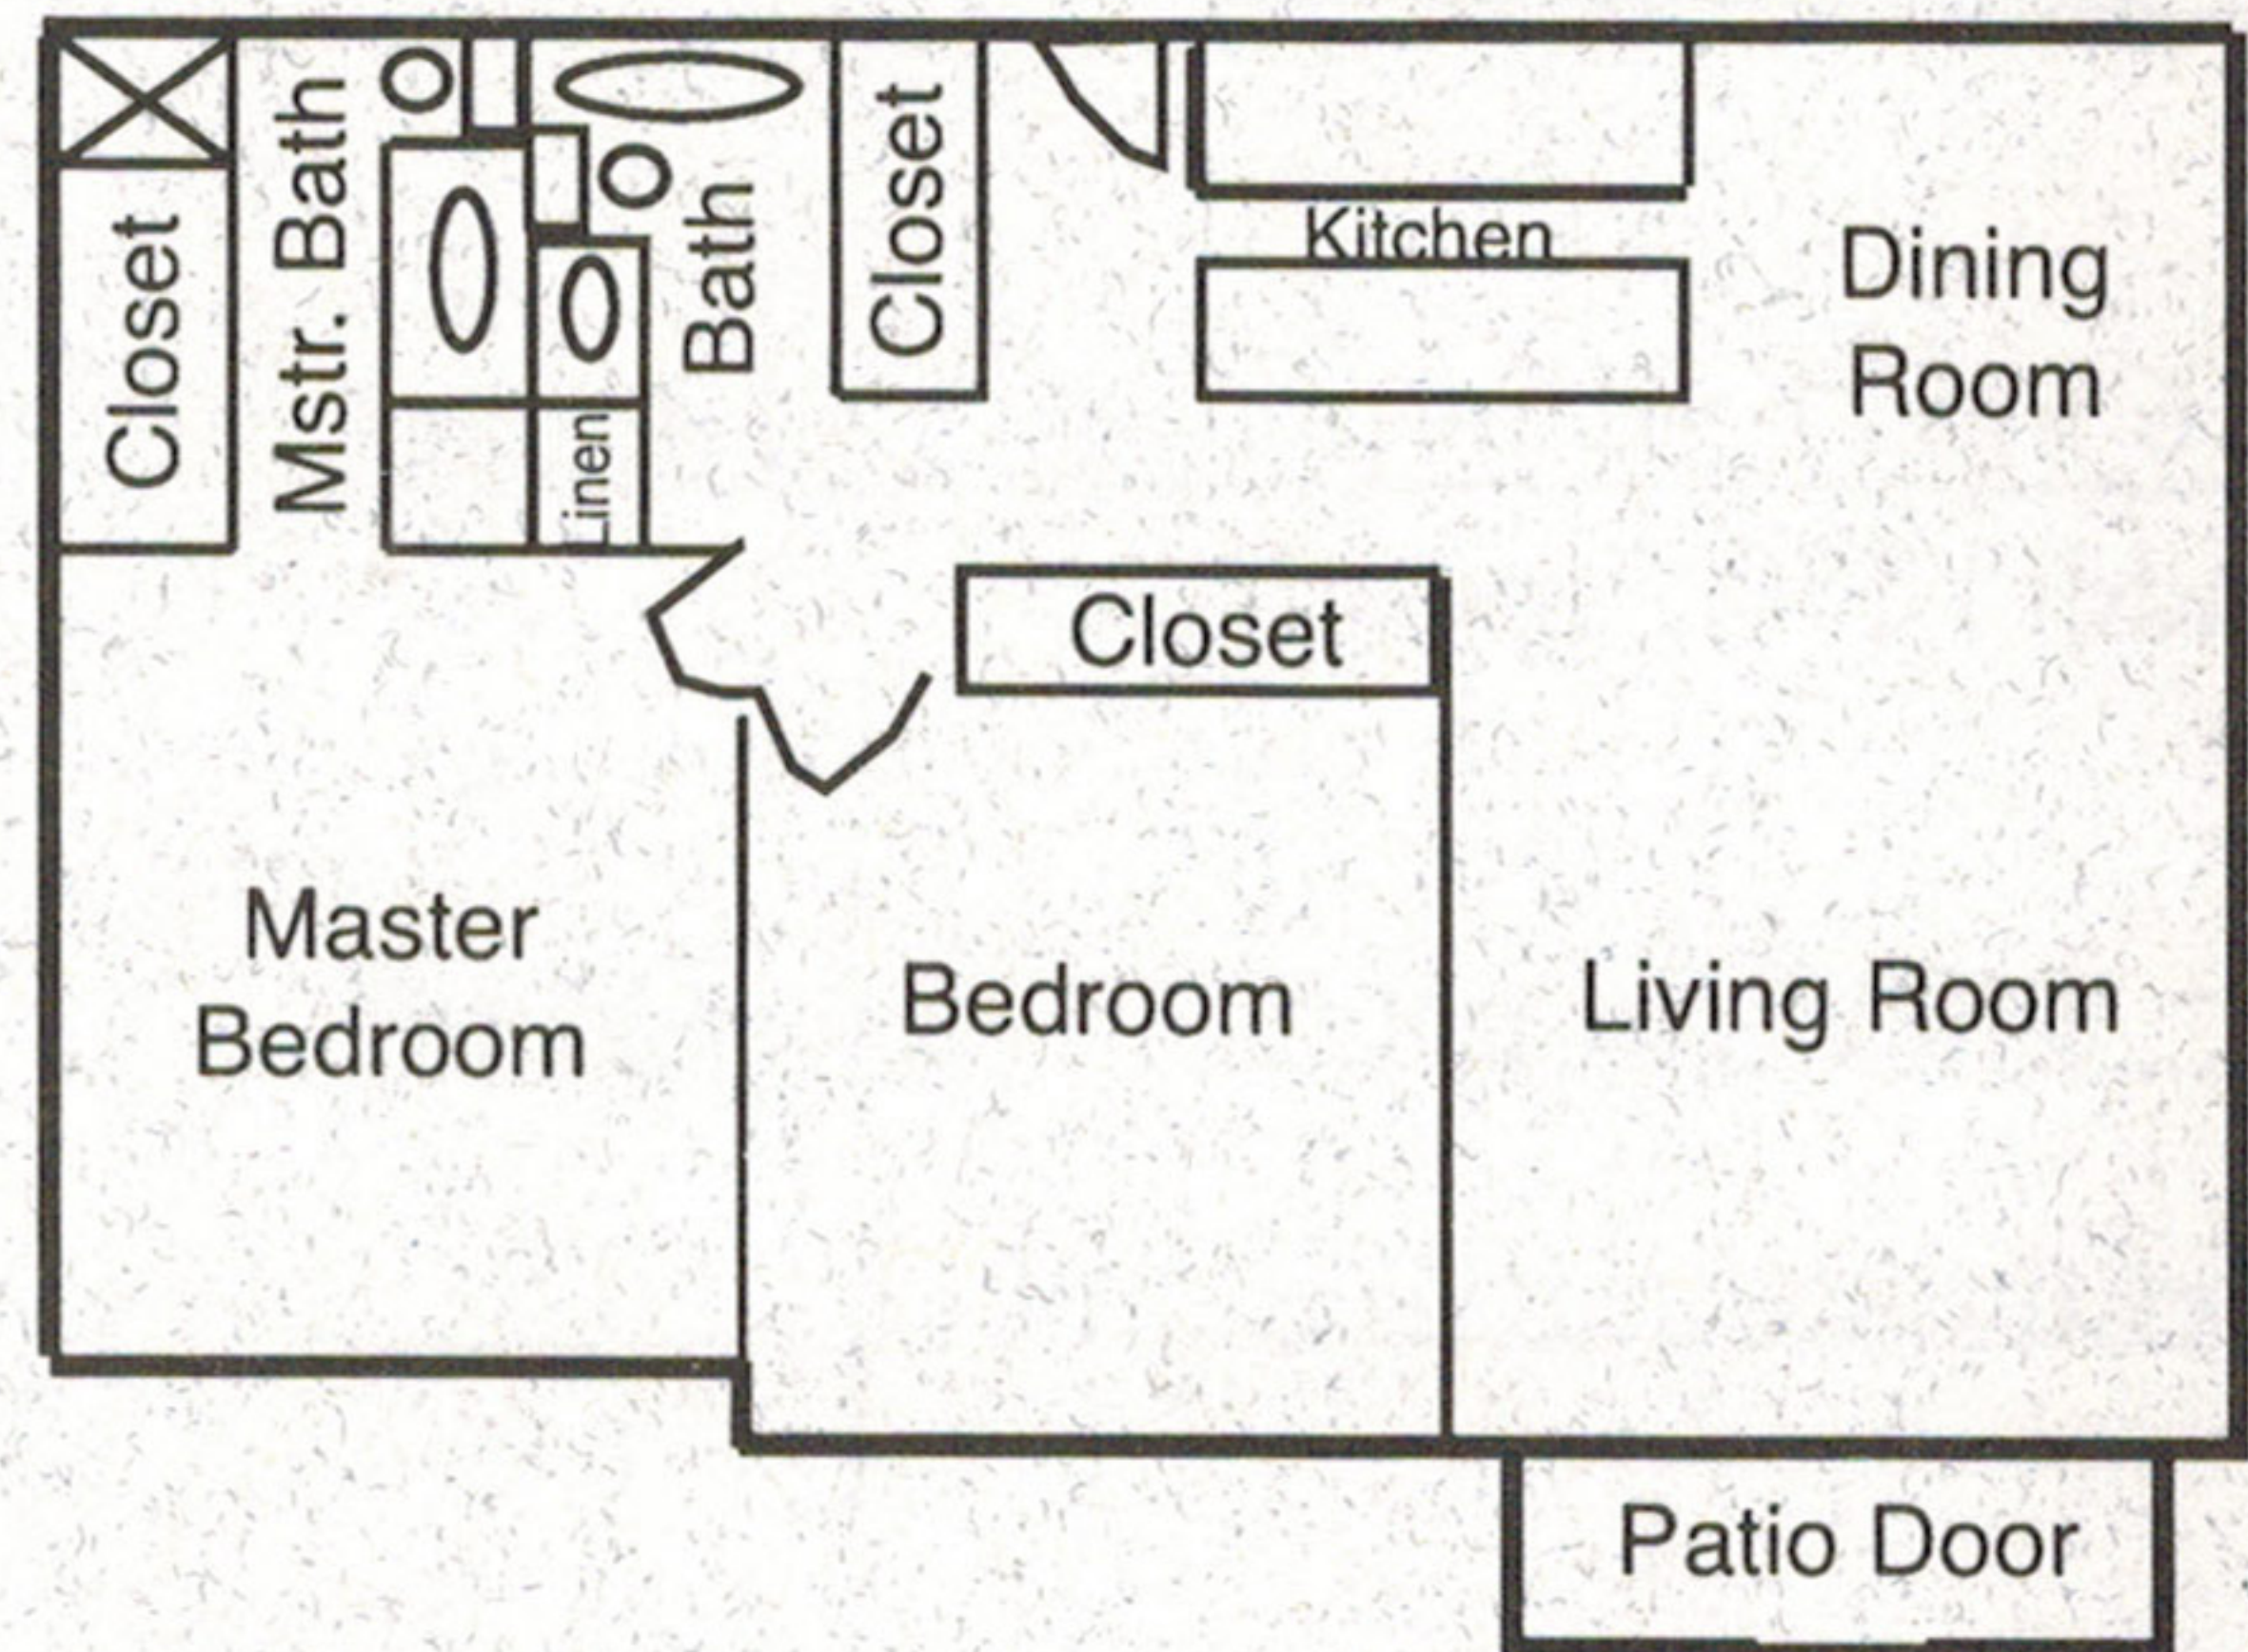

763-546-4949

Floor Plans & Amenities

2 Bedroom
1,034 sq. ft.

Apartments include:
 Sauna
 Heat Paid
 Cable Ready
 Dishwasher
 Air Conditioning
 One Garage Stall
 Indoor Swimming Pool
 Laundry Facilities

2 Bedroom Deluxe
1,227 sq. ft.

Apartments include:
 Sauna
 Heat Paid
 Cable Ready
 Dishwasher
 Air Conditioning
 One Garage Stall
 Indoor Swimming Pool
 Laundry Facilities

Studio
583 sq. ft.

- Apartments include:
- Sauna
 - Heat Paid
 - Cable Ready
 - Air Conditioning
 - Indoor Swimming Pool
 - Laundry Facilities

1 Bedroom
850 sq. ft.

- Apartments include:
- Sauna
 - Heat Paid
 - Cable Ready
 - Dishwasher
 - Air Conditioning
 - One Garage Stall
 - Indoor Swimming Pool
 - Laundry Facilities