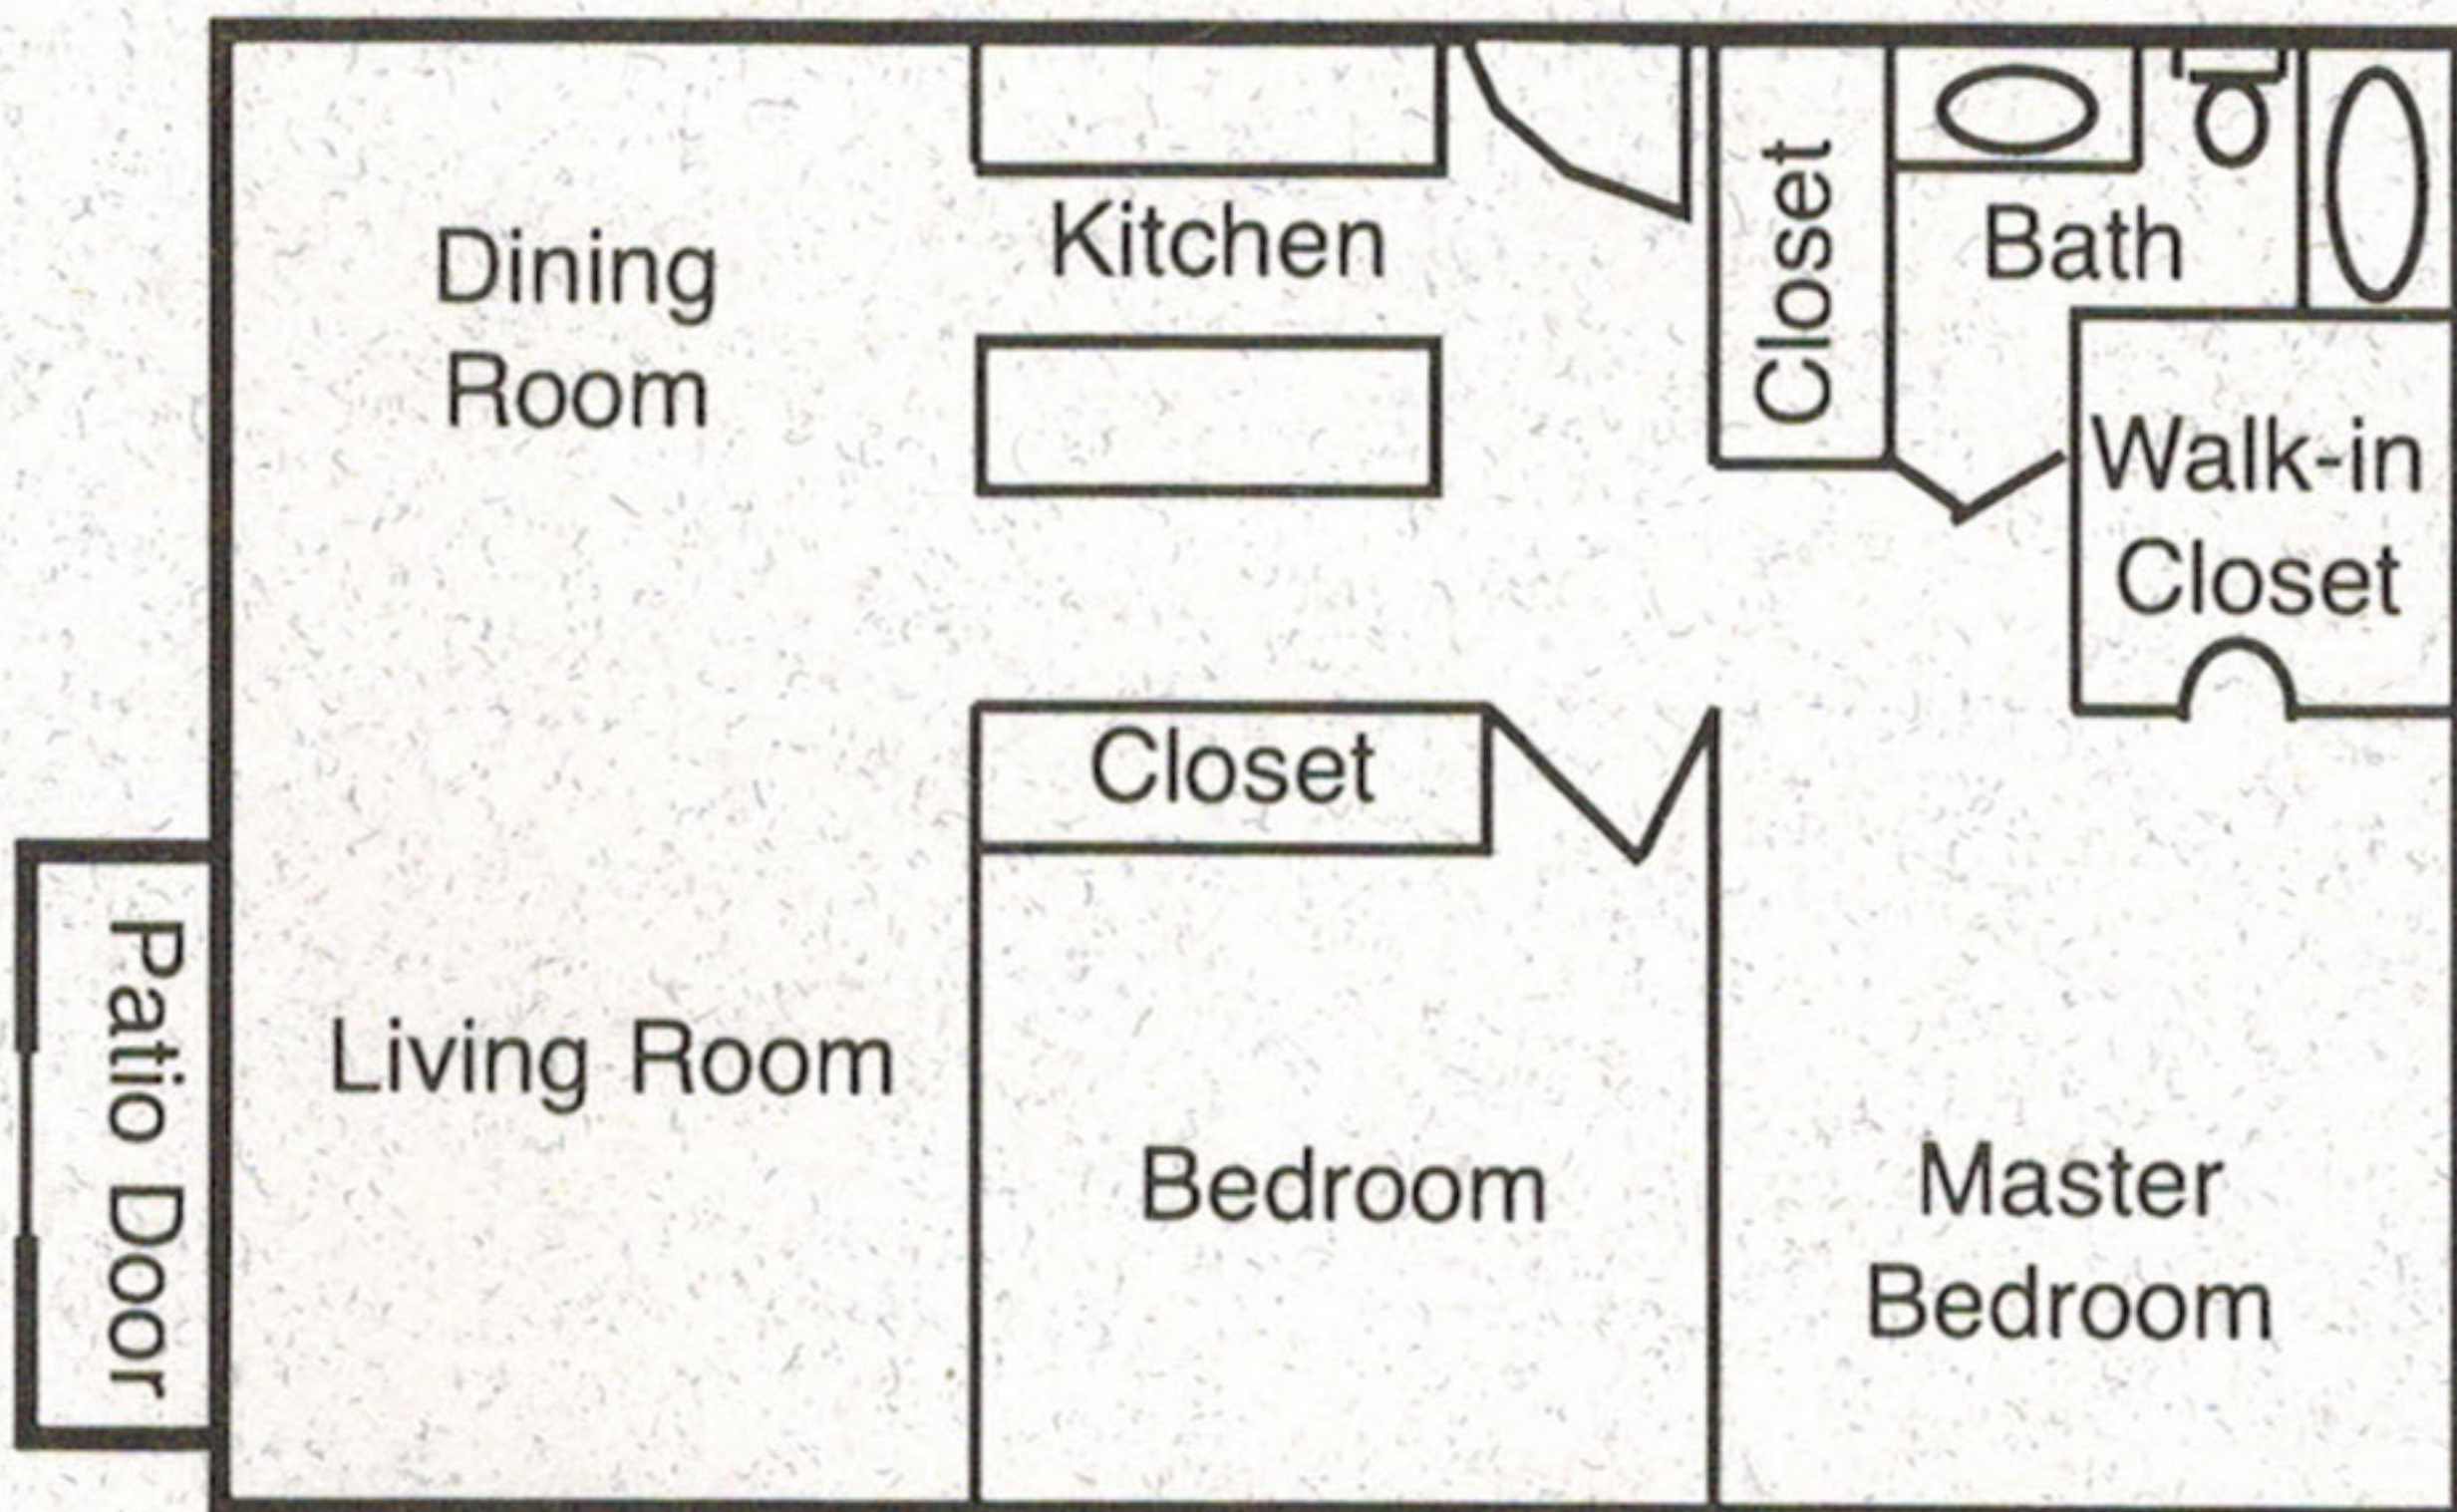

763-546-4949

Floor Plans & Amenities

2 Bedroom
1,034 sq. ft.

Apartments include:
 Sauna
 Heat Paid
 Cable Ready
 Dishwasher
 Air Conditioning
 One Garage Stall
 Indoor Swimming Pool
 Laundry Facilities

2 Bedroom Deluxe
1,227 sq. ft.

Apartments include:
 Sauna
 Heat Paid
 Cable Ready
 Dishwasher
 Air Conditioning
 One Garage Stall
 Indoor Swimming Pool
 Laundry Facilities

Studio
583 sq. ft.

- Apartments include:
- Sauna
 - Heat Paid
 - Cable Ready
 - Air Conditioning
 - Indoor Swimming Pool
 - Laundry Facilities

1 Bedroom
850 sq. ft.

- Apartments include:
- Sauna
 - Heat Paid
 - Cable Ready
 - Dishwasher
 - Air Conditioning
 - One Garage Stall
 - Indoor Swimming Pool
 - Laundry Facilities